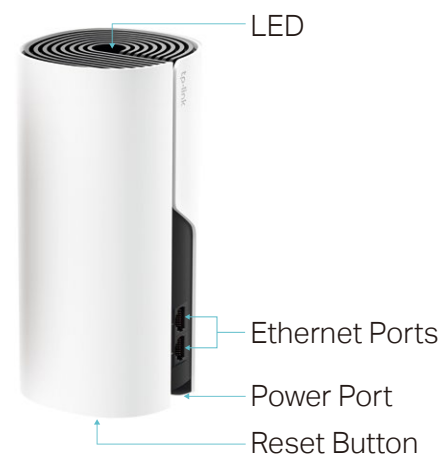

Specifications

Hardware

- Ports: 2 10/100Mbps WAN/LAN Ports, 1 Power Port
- Buttons: 1 Reset button on the underside
- Antenna Type: 2 internal dual-band antennas per Deco unit
- Dimensions: 7.5 × 3.6 × 3.6 in. (190.5 × 90.7 × 90.7 mm)
- Power Adapter Input: 100-240V~ 50/60Hz 0.3A
- Power Adapter Output: 12V = 1A

Wireless

- Wireless Standards: IEEE 802.11 ac/n/a 5 GHz, IEEE 802.11 b/g/n 2.4 GHz
- Frequency: 2.4 GHz and 5 GHz
- Signal Rate: 867 Mbps at 5 GHz, 300 Mbps at 2.4 GHz
- Transmit Power: FCC: <30 dBm, CE: <20 dBm (2.4 GHz), <23 dBm (5 GHz)
- Wireless Security: WPA-PSK/WPA2-PSK

Software

- Working Mode: Router, Access Point
- WAN Type:
  - Dynamic IP/Static IP/PPPoE/L2TP/PPTP
- DHCP: Server, Client
- Quality of Service: WMM
- Firewall Security: SPI Firewall
- Protocols: Supports IPv4 and IPv6
- Guest Network: 2.4 GHz guest network x 1, 5 GHz guest network x 1
- Features: Parental Controls, QoS (Quality of Service), Reporting, Assisted Setup, Address Reservation, Port Forwarding, TP-Link DDNS, VLAN, IPv6, LED Control
- Management: Local Management, Remote Management

Others

- Certification: CE, FCC, IC, NCC, BSMI, IDA, RCM, JPA, JRF, VCCI, KC, RoHS
- Smartphone/Tablet Requirements:
  - iOS 9.0 or later
  - Android 4.4 or later
- Environment:
  - Operating Temperature: 0°C~40°C (32°F~104°F)
  - Storage Temperature: -40°C~70°C (-40°F~158°F)
  - Operating Humidity: 10%~90% non-condensing
  - Storage Humidity: 5%~90% non-condensing
- Package Contents:
  - 2 Deco units
  - 2 Power Adapters
  - 1 RJ45 Ethernet Cable

*Maximum wireless transmission rates are the physical rates derived from IEEE Standard 802.11 specifications. Range, coverage, and maximum quantity of connected devices are based on test results under normal usage conditions. Actual wireless data throughput, wireless coverage, and quantity of connected devices are not guaranteed and will vary as a result of 1) environmental factors, including building materials, physical objects, and obstacles, 2) network conditions, including local interference, volume and density of traffic, product location, network complexity, and network overhead, and 3) client limitations, including rated performance, location, connection quality, and client condition. Use of MU-MIMO requires clients to also support MU-MIMO.