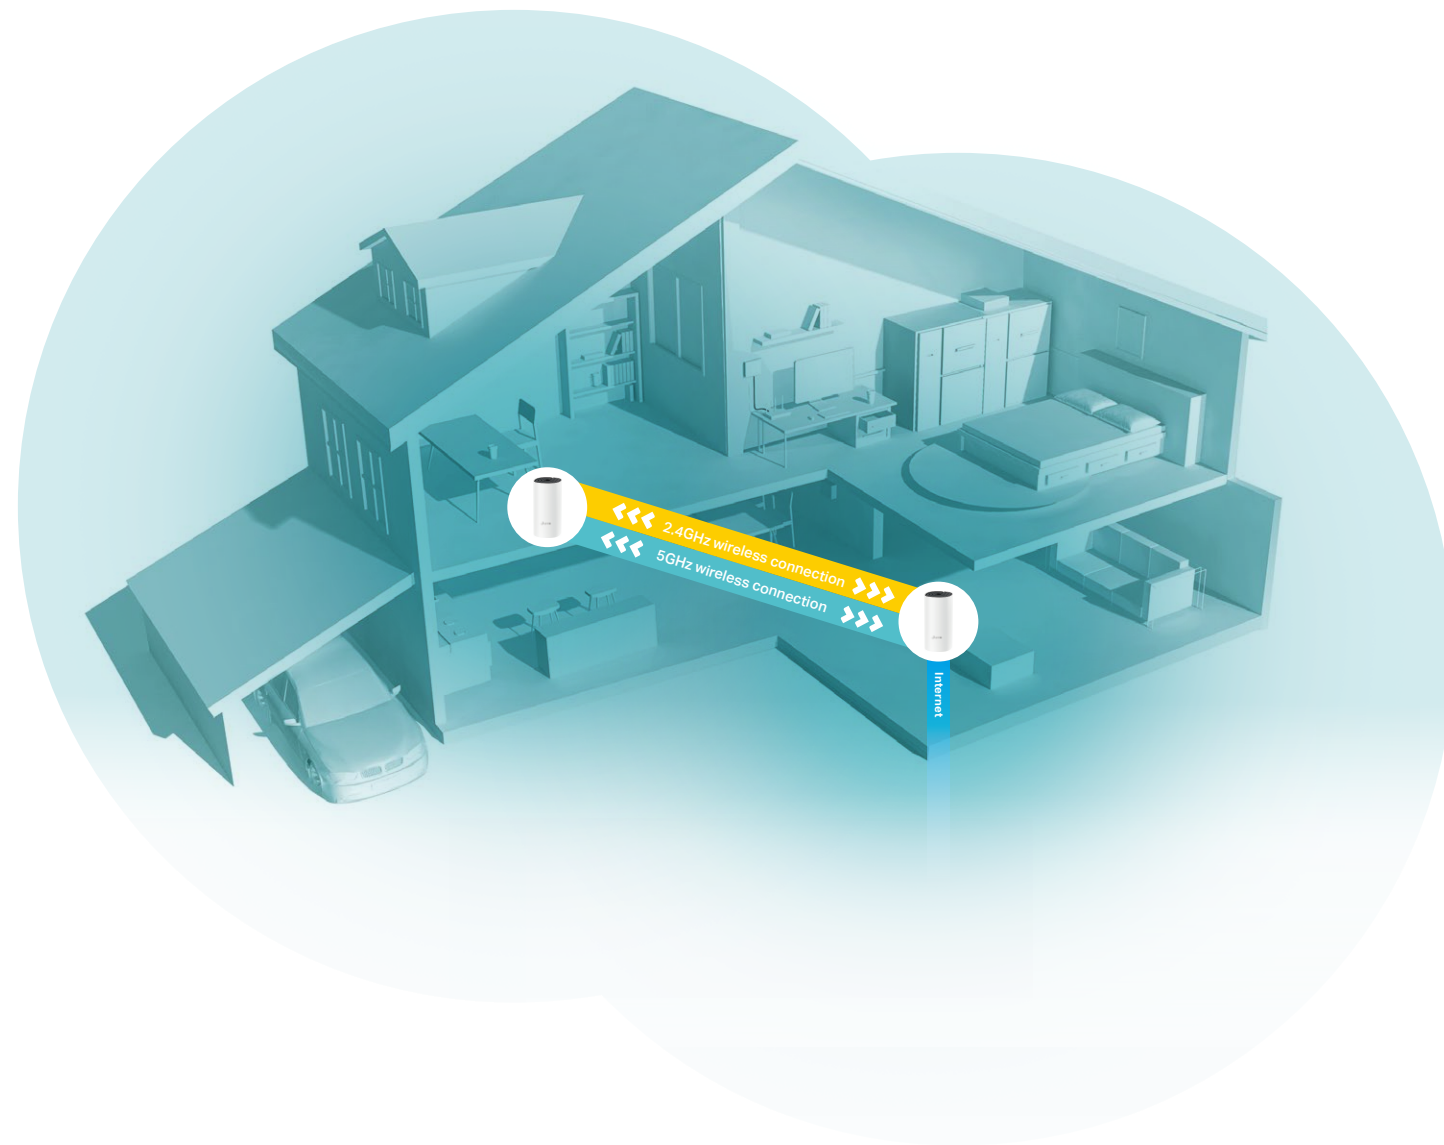

deco™

Whole Home Mesh Wi-Fi System  
Seamless Roaming | Parental Controls | Easy Setup

# AC1200 Whole Home Mesh Wi-Fi System

Deco W2400

## Fast. Stable. Everywhere.

Deco is the simplest way to guarantee a strong Wi-Fi signal in every corner of your home. Enjoy fast, stable connections for an army of devices in a whole-home coverage. Setup is made easier with the Deco app there to walk you through every step.